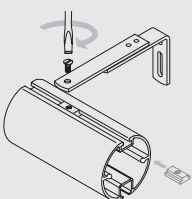

Fitting of track to bracket

Using adjustable bracket 0537.