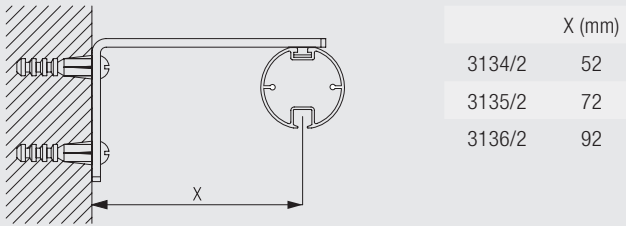

X (mm)	
3134/2	52
3135/2	72
3136/2	92