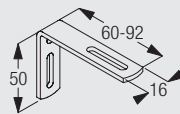

3134/2-3136/2
Extension brackets