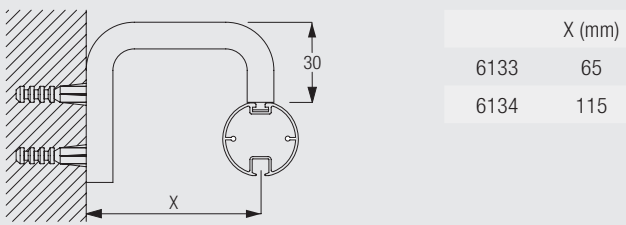

Wall fix with ultra brackets 6133 and 6134

X (mm)	
6133	65
6134	115

Wall fix with Vela bracket