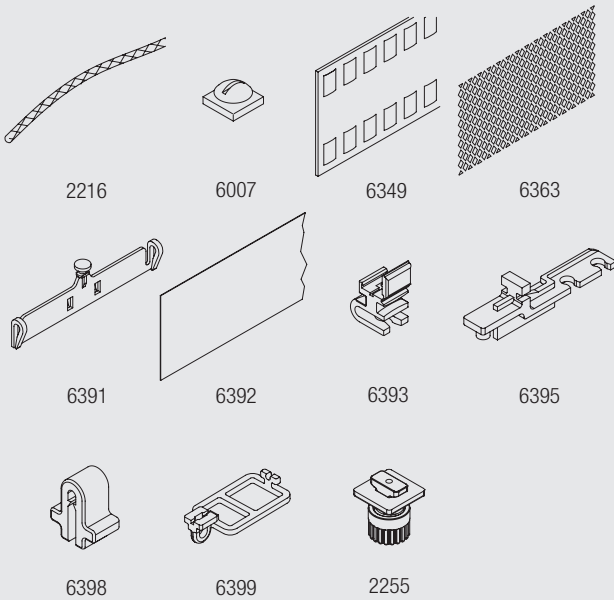

The Wave XL components are:

- 2216 Cord 0.85 mm
- 2255 Adjustable brake
- 6007 End stop
- 6349 Curtain tape
- 6363 Iron tape
- 6391 Hanger
- 6392 Heading film
- 6393 Glider
- 6395 Extension
- 6398 Clip
- 6399 Carrier for draw rod

6140M

Fitting Information

Bracket positioning when using adjustable brackets 0537