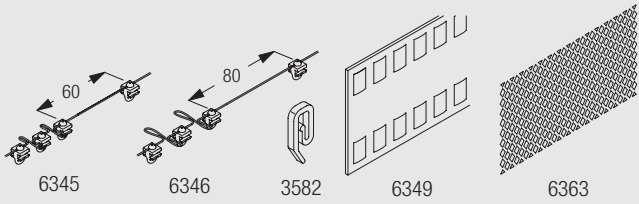

The Wave componenets are:

- 6345 Glider cord 60mm
- 6346 Glider cord 80mm
- 3582 Hook
- 6349 Curtain tape
- 6363 Iron on hemming tape

Wave XL curtain heading system

Wave XL is especially designed for high and large application areas through generously designed waves with large cross section dimensions.