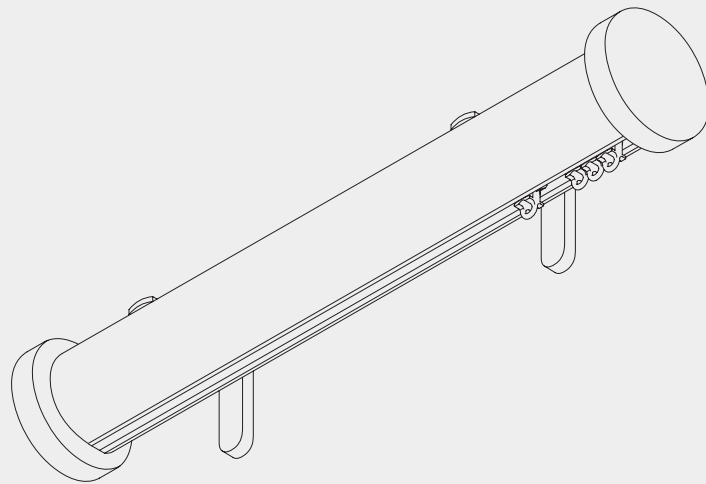

# Decorative Curtain Poles

### Product Information

- Hand operated system for domestic and contract applications.
- Can be bent for bay windows.
- Choice of 7 different finishes - black, white, steel grey, diva gold, silver and wood effects; mahogany and oak.
- Accessorised with matching end caps and co-ordinated or matching brackets/bracket covers.
- A selection of finials are available.
- Easy fitting to wall with adjustable brackets.
- For medium to heavy curtains.
- Suitable for use with Wave Standard and Wave XL curtain heading system.
- Profile length 6m (wood effect 5m).